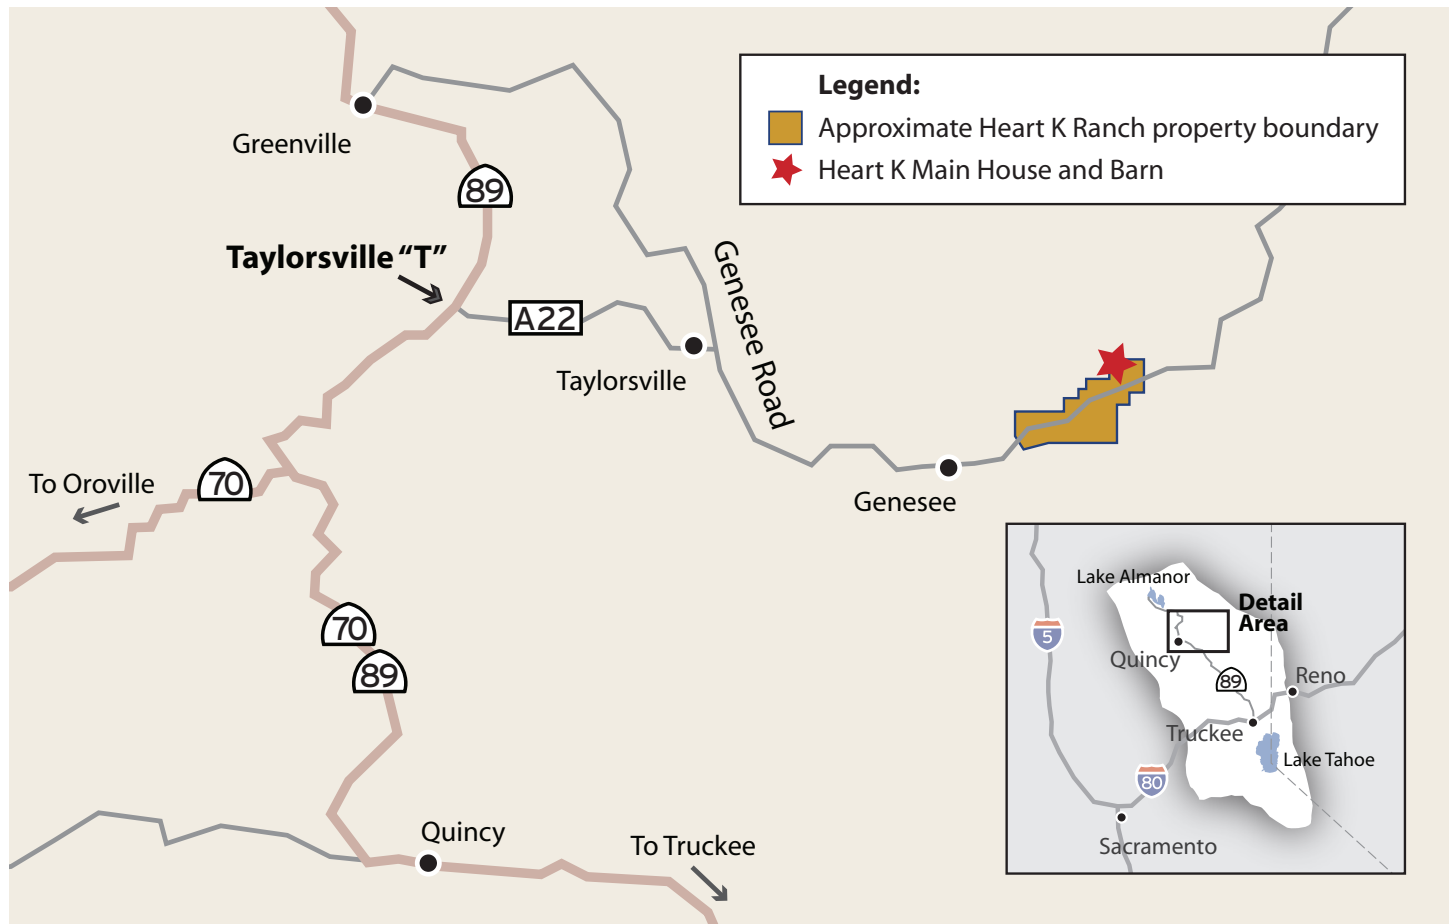

Heart K Ranch - Map & Directions

Heart K Ranch is about 2.5 hours from Truckee

From I-80 take the CA-89N exit toward Sierraville/Loyalton.

Take CA-89N approximately 46 miles.

Turn left onto CA-70-89W and follow for 23 miles until you reach Quincy.

From Quincy continue on CA-70-89W for ten miles until you reach CA-89.

Turn right onto CA-89 (towards Greenville and Lake Almanor) and follow for 6 miles.

Turn right onto Arlington Road/A22 towards Taylorsville.

Heart K Ranch is approximately 15 miles from the intersection of CA-89 and A22 (aka the Taylorsville "T")

Follow A22 through Taylorsville, approximately 5 miles.

Bear right onto Genesee Road and follow for 9 miles.

Heart K Ranch will be on the left (look for the big red barn.)