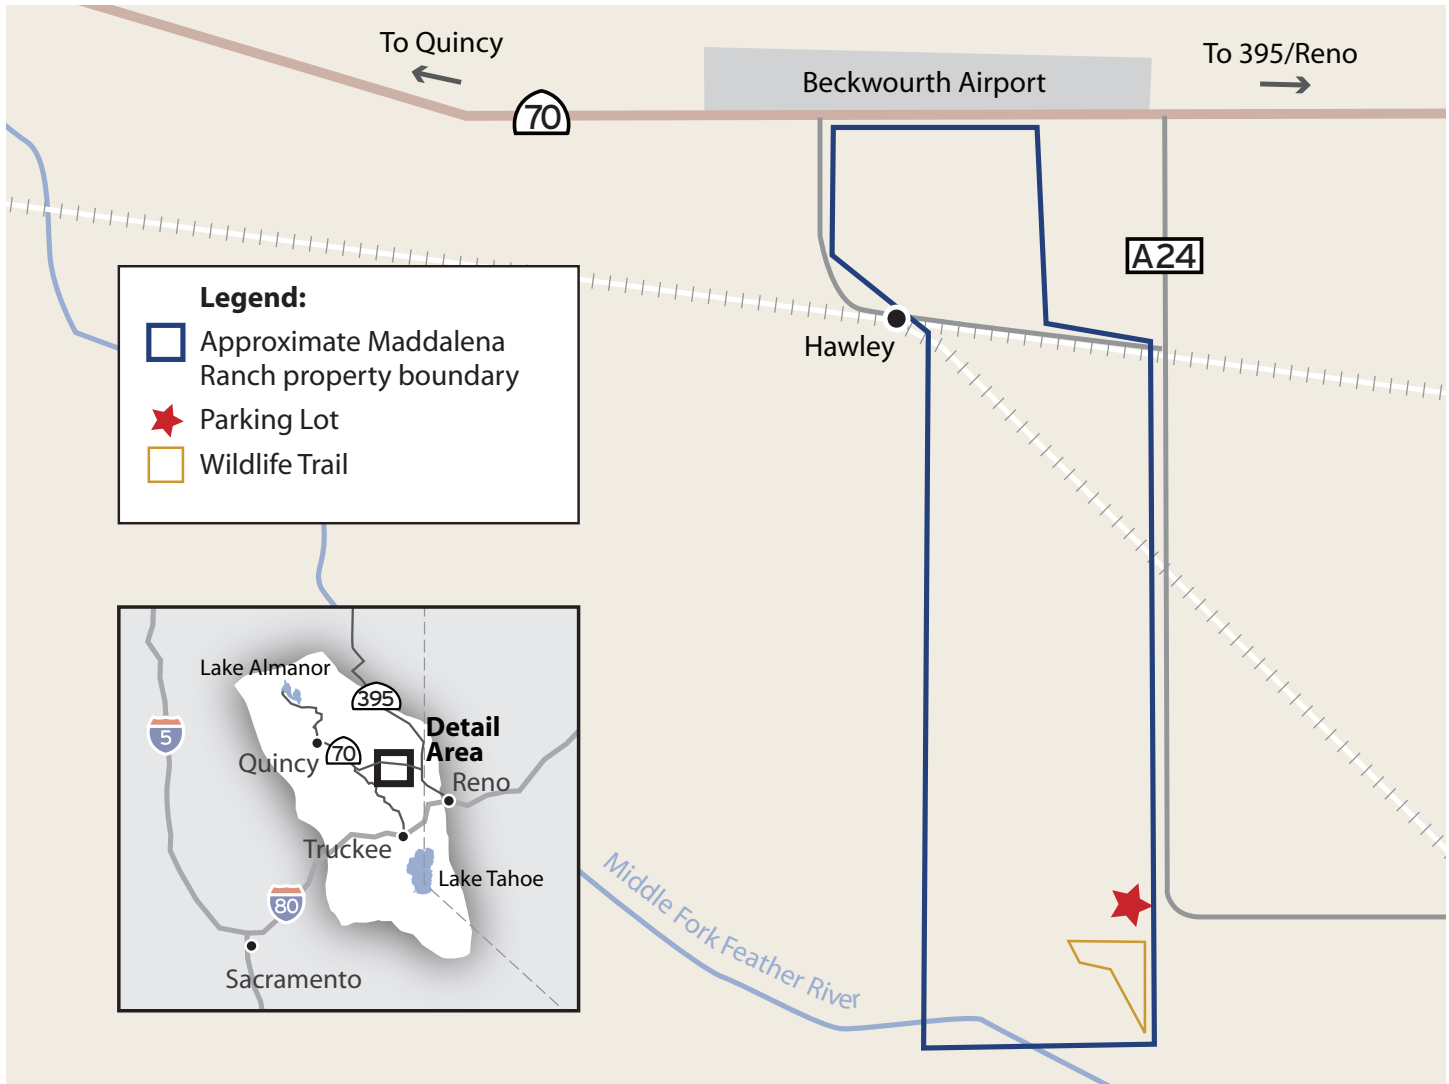

Sierra Valley's Maddalena Ranch - Map & Directions

Directions from Quincy

Head East on Highway 70

Proceed through Beckwourth

Approximately 1.75 miles past Beckwourth turn right (south) on A24 (across from airport runway)

Drive approximately 1.75 miles south on A-24 to a wooden corral on the right side of the road

Park in the big dirt pullout